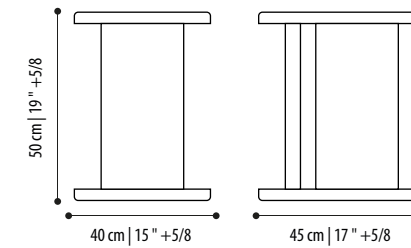

misure americane | american sizes

MANHATTAN

tavolino | side table

Pag. 9

Piano in marmo Aver e struttura in legno laccato Black.

Top in Aver marble and structure in Black lacquered wood.

misure | sizes

Piano in: