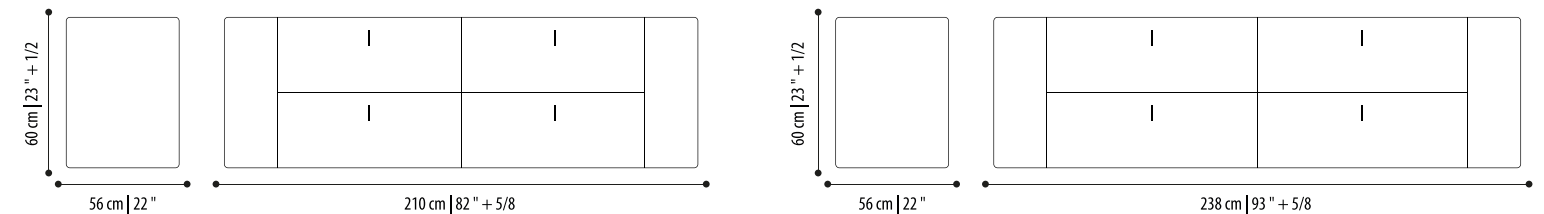

misure | sizes