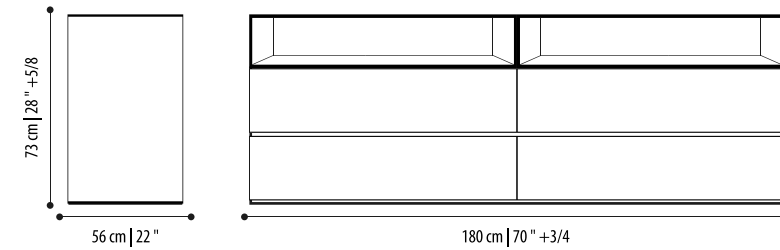

MANHATTAN

madia | sideboard

Pag. 31, 34, 35

Madia Manhattan, struttura in frassino Grey e piano in marmo Patagonia. Versione da 240 cm.

Manhattan sideboard, structure in Grey ash and top in Patagonia marble. 240 cm version.

misure | sizes