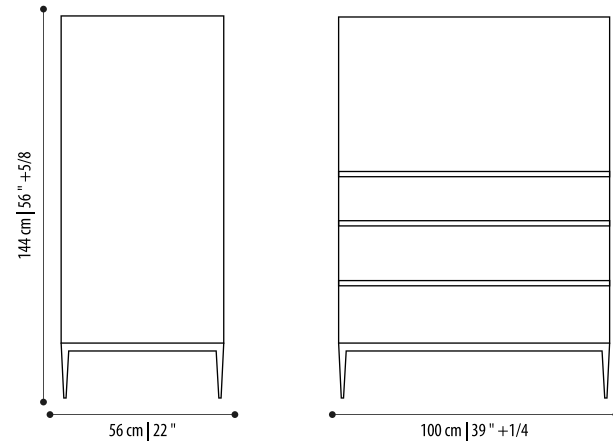

AVENUE

mobile bar | bar cabinet

Pag. 39

Mobile Bar Avenue, struttura in Eucalipto, fondo a specchio, base color Bronzo e piano in legno.
Avenue Bar Cabinet, Eucalipto structure, mirrored back, Bronze base and wooden top.

Pag. 43, 44, 45

Mobile Bar Avenue, struttura laccata lucida colore Bordeaux, fondo a specchio colore fumè, base color Bronzo e piano in marmo Lepanto.

Avenue Bar Cabinet, Bordeaux colour glossy lacquered structure, smoked mirrored back, Bronze base and top in Lepanto marble.

misure | sizes

Struttura disponibile in:

- Frassino Marrone
- Frassino Nero
- Frassino Avorio
- Frassino Grigio
- Rovere Termo-Trattato
- Eucalipto
- Ebano Scuro
- Ebano Chiaro
- Noce Canaletto
- Laccato Lucido
- Laccato Opaco
- Laccato Metallico

Piani:

- Legno come struttura
- Marmo Amani
- Marmo Calacatta Oro
- Marmo Emperador
- Marmo Sahara Nero
- Marmo Georgette
- Marmo Lepanto Rosso
- Marmo Orobico Grey
- Marmo Patagonia (solo su richiesta)

Base in:

- Bronzo
- Nero

Specchio:

- Specchio
- Specchio Fumè

Structure available in:

- Brown Ash
- Black Ash
- Ivory Ash
- Grey Ash
- Heat-treated Oak
- Eucalyptus
- Dark Ebony
- Light Ebony
- Canaletto Walnut
- Glossy Lacquered
- Matt Lacquered
- Metallic Lacquered

Plans:

- Wood as structure
- Amani Marble
- Calacatta Oro Marble
- Emperador Marble
- Black Sahara Marble
- Georgette Marble
- Lepanto Rosso Marble
- Orobico Grey Marble
- Patagonia Marble (on request only)

Base in:

- Bronze
- Black

Mirror:

- Mirror
- Fumè Mirror

MONTENAPOLEONE

poltrona | armchair

Pag. 39, 41

Poltrona Montenaireone in tessuto Anouk categoria Special colore 907.

Montenaireone armchair in Anouk fabric, SPECIAL category, 907 colour.

misure | sizes