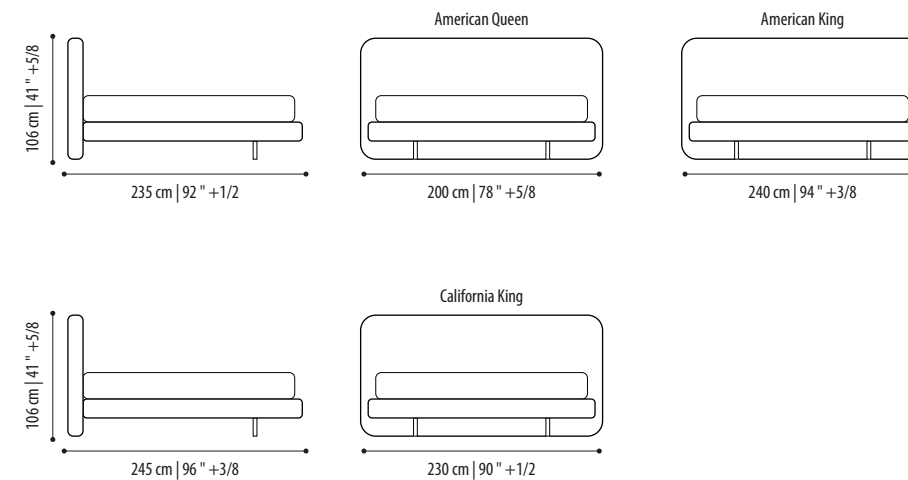

misure americane | american sizes