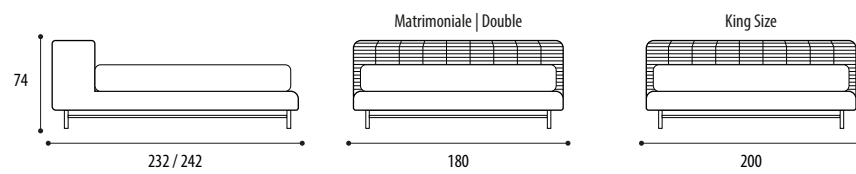

Cricket bed in G-172 fabric, SPECIAL category, 01 L.C colour, with headboard quilted in Carmen leather, category C, Argilla colour. Black metal base with burnished brass details.

misure europee | european sizes