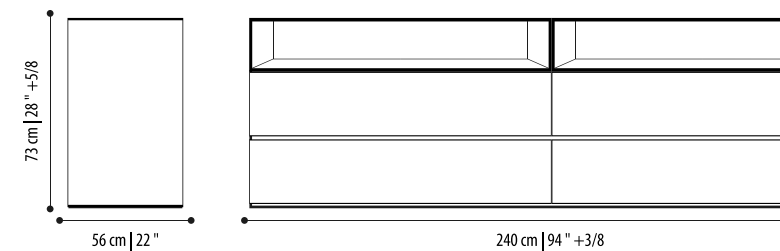

MANHATTAN

madia | sideboard

Pag. 31, 34, 35

Madia Manhattan, struttura in frassino Grey e piano in marmo Patagonia. Versione da 240 cm.

Manhattan sideboard, structure in Grey ash and top in Patagonia marble. 240 cm version.

misure | sizes