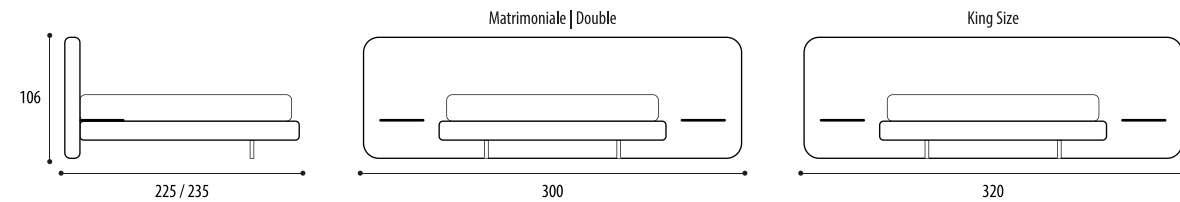

NUBE ROYAL

letto | bed

Pag. 37, 38, 39, 40, 42, 43

Letto Nube Royal in tessuto Nattè categoria Special colore 100 con tavolini in marmo Orobico Grey.

Nube Royal bed in Nattè fabric, SPECIAL category, 100 colour, with side tables in Orobico Grey marble.

Pag. 48, 49

Letto Nube Royal con giroletto h. 30 bombato in tessuto Nattè categoria Special colore 400.

Nube Royal bed with curved bedframe h. 30 in Nattè fabric, SPECIAL category, 400 colour.

misure europee | european sizes