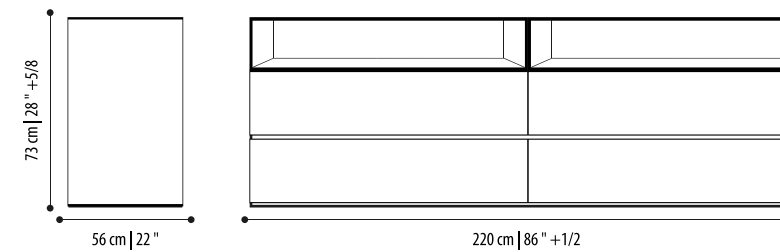

MANHATTAN

madia | sideboard

Pag. 31, 34, 35

Madia Manhattan, struttura in frassino Grey e piano in marmo Patagonia. Versione da 240 cm.

Manhattan sideboard, structure in Grey ash and top in Patagonia marble. 240 cm version.

misure | sizes