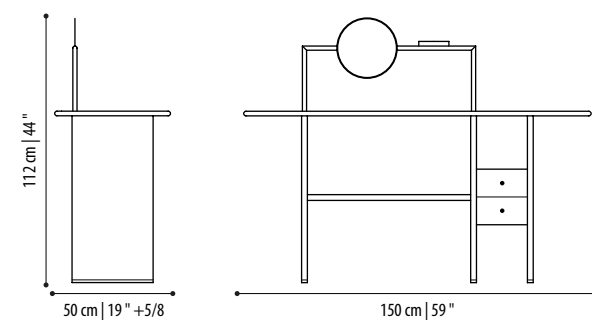

VINCENT

Finiture strutture metalliche

- Brown
- Ottone Brunito

Metal structure finishes

- Brown
- Burnished brass

Finiture struttura

- Black
- Brown
- Grey
- Avorio
- Rovere Termo trattato

Structure finishes

- Black
- Brown
- Grey
- Ivory
- Thermo-treated oak

Finiture piano

- RAL laccato (lucido o opaco)

Top finishes

- Lacquered RAL (glossy or matt)