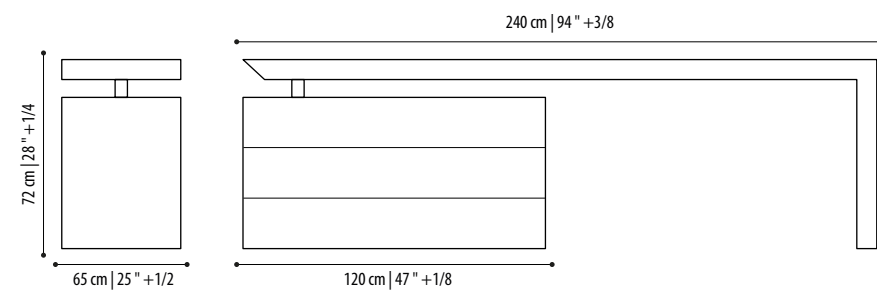

- Bronze
- Black

BERGÈRE

Finiture delle base

- Frassino marrone
- Frassino nero

Base finishes

- Brown ash
- Black ash

CUBIK

Finiture piano e finiture cassettiera