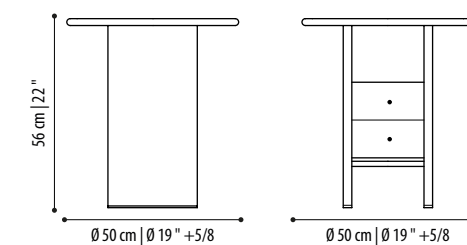

VINCENT

Finiture struttura

Structure finishes

- Black
- Brown
- Grey
- Avorio
- Ebano scuro

Finiture piano in marmo

Marble top finishes

- Sahara
- Amani
- Lepanto Rosso
- Georgette
- Emperador
- Calacatta Gold
- Orobico Grey