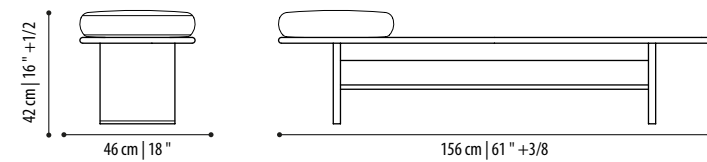

VINCENT WOOD

Finiture struttura

- Frassino Nero
- Frassino Marrone
- Frassino Grigio
- Frassino Avorio
- Noce Canaletto

Structure finishes

- Black ash
- Brown ash
- Grey ash
- Ivory ash
- Canaletto walnut