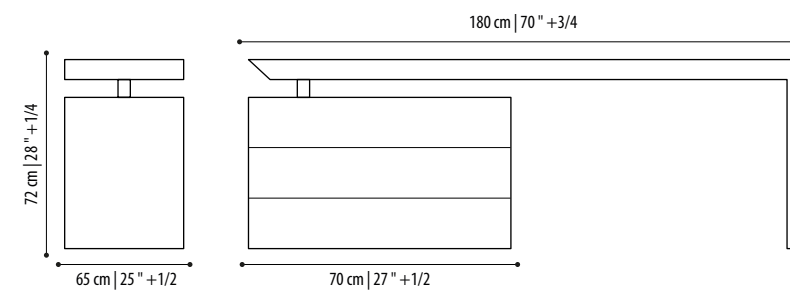

CUBIK SMALL

Finiture piano e finiture cassettiera

- Frassino marrone
- Frassino nero
- Frassino grigio
- Frassino avorio
- Rovere Termo trattato
- Eucalipto

- Ebano scuro
- Ebano chiaro
- Noce Canaletto
- Rovere sabbia
- RAL laccato lucido o opaco
- Laccato effetto metallico

Top finishes and drawers finishes

- Brown ash
- Black ash
- Canaletto walnut
- Ivory ash
- Thermo-treated oak
- Eucalyptus

- Dark ebony
- Light Ebony
- Canaletto walnut
- Sand oak
- Lacquered RAL - glossy or matt
- Metallic effect lacquered