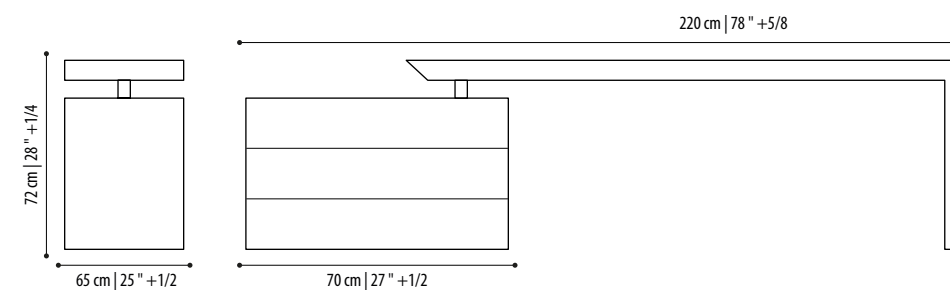

CUBIK SMALL

Finiture piano e finiture cassettiera

- Frassino marrone
- Frassino nero
- Frassino grigio
- Frassino avorio
- Rovere Termo trattato
- Eucalipto

- Ebano scuro
- Ebano chiaro
- Noce Canaletto
- Rovere sabbia
- RAL laccato lucido o opaco
- Laccato effetto metallico

Top finishes and drawers finishes

- Brown ash
- Black ash
- Canaletto walnut
- Ivory ash
- Thermo-treated oak
- Eucalyptus

- Dark ebony
- Light Ebony
- Canaletto walnut
- Sand oak
- Lacquered RAL - glossy or matt
- Metallic effect lacquered