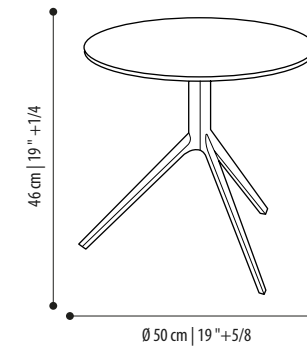

- Black
- Brown
- Grey
- Ivory
- Thermo-treated oak

Finiture piano

- RAL laccato (lucido o opaco)

Top finishes

- Lacquered RAL (glossy or matt)

GRACE

Finiture piano in marmo

Marble top finishes