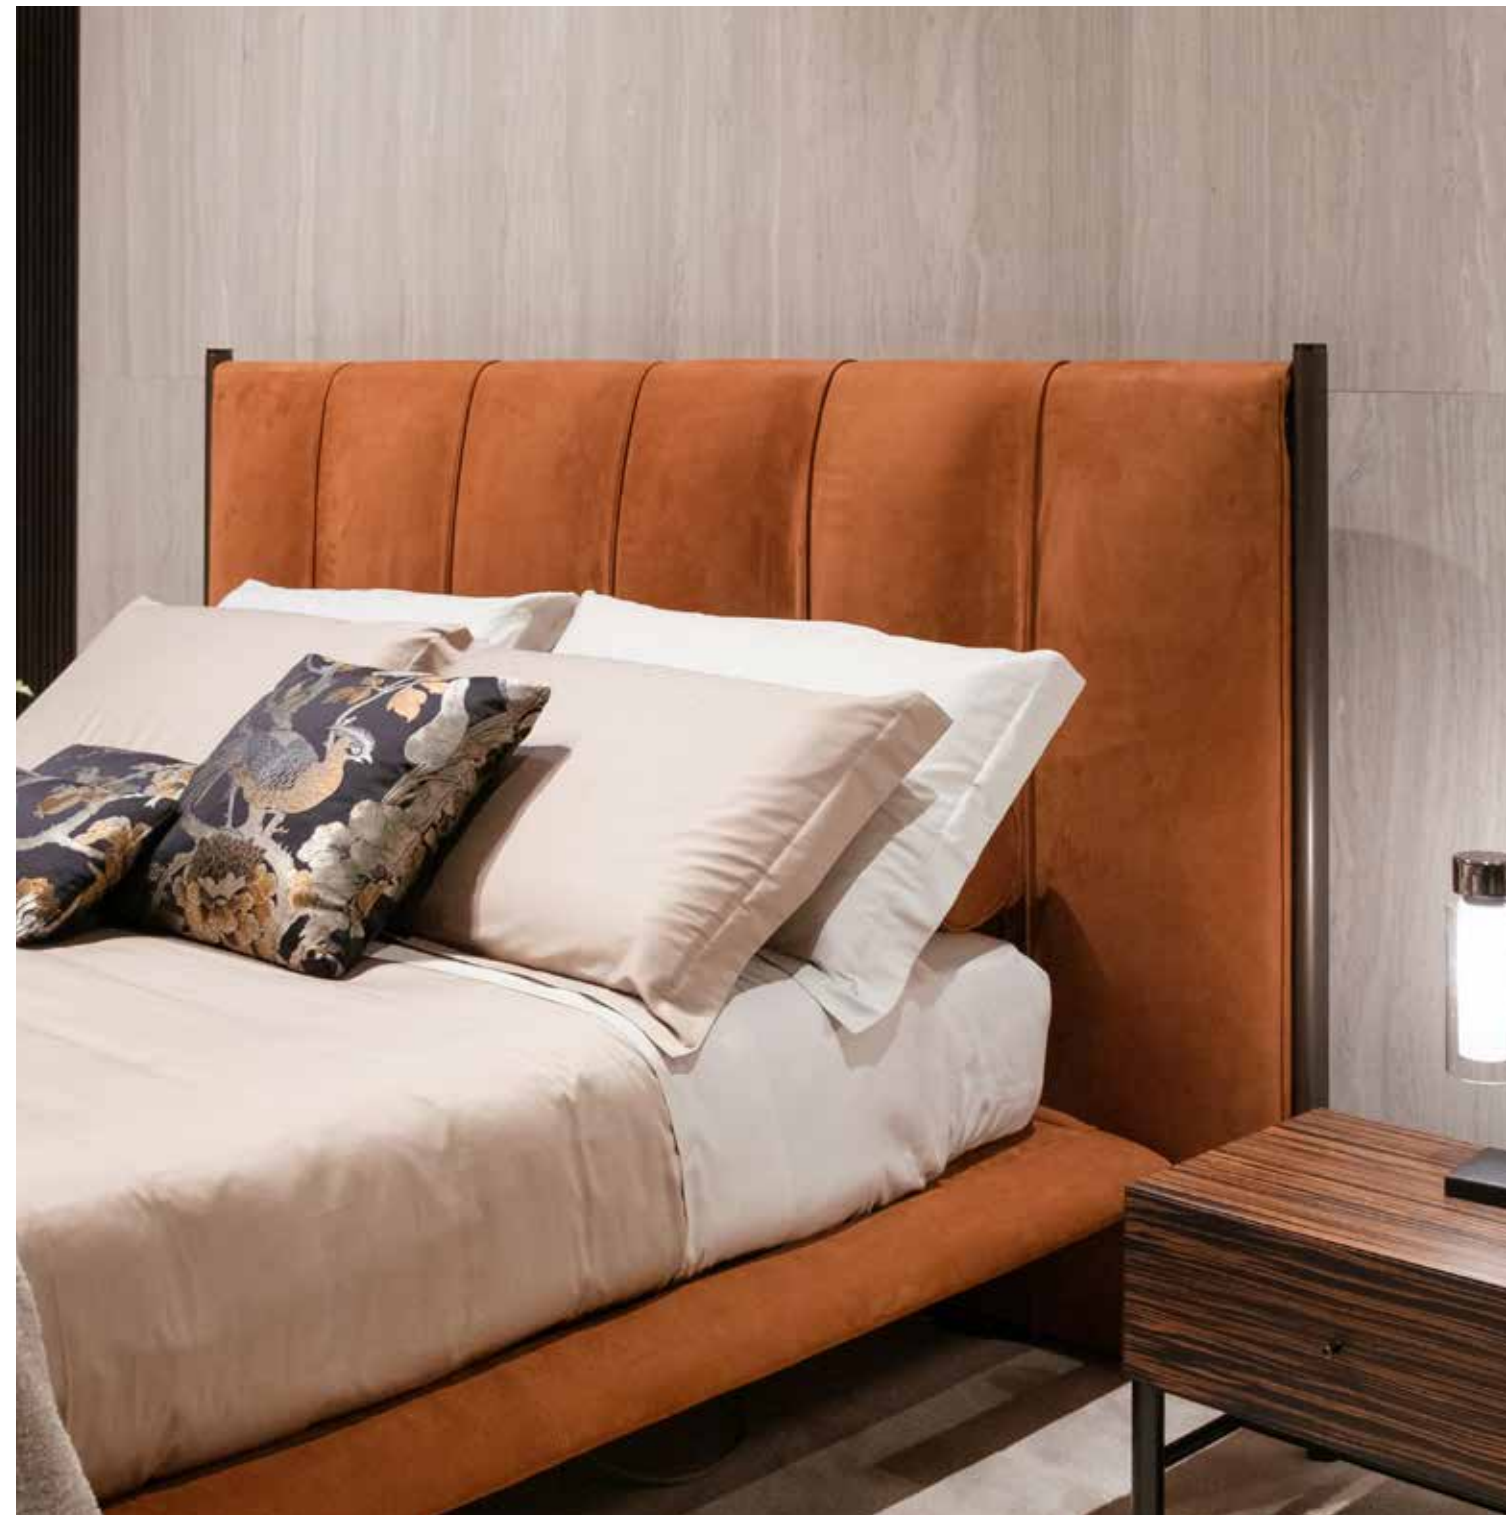

LEVANTE

design Dainelli Studio

Letto LEVANTE, disegnato da Dainelli Studio in pelle Nabuk, Cat. D col. Terra e struttura in metallo Brown con dettagli verniciati Nickel. Comodino CRICKET in Ebano Chiaro con piede Brown. Tavolino GRACE disegnato da Antonio Lanzillo con struttura Nickel e piano in marmo Sahara Black accanto al letto e vetro Fumé accanto alla poltrona BERGÈRE in tessuto Principe di Galles disegnata da Enrico Cesana. Panca VINCENT, disegnata da Dainelli Studio, in frassino nero e Ottone Brunito con cuscino in Pelle Nabuk col. Terra. Coppia di Comò CRICKET disegnati da Dainelli studio in Ebano Chiaro con piano in vetro Fumé.

Levante Bed designed by Dainelli Studio, upholstered in nabuck leather, color Terra, and metal structure in brown color with nickel details. Cricket bedside table in light ebony with brown metal feet. Grace side table, designed by the architect Antonio Lanzillo, with die-cast Nickel metal base and Sahara marble top, next to the bed, and with grey glass top next to BERGÈRE armchair, upholstered with Prince of Wales fabric and designed by Enrico Cesana. Vincent bench, designed by Dainelli Studio, in black ash and burnished brass, with pillow in Terra color Nabuck leather. Couple of CRICKET chest of drawers, designed by Dainelli studio, veneered in light white ebony with grey glass top.