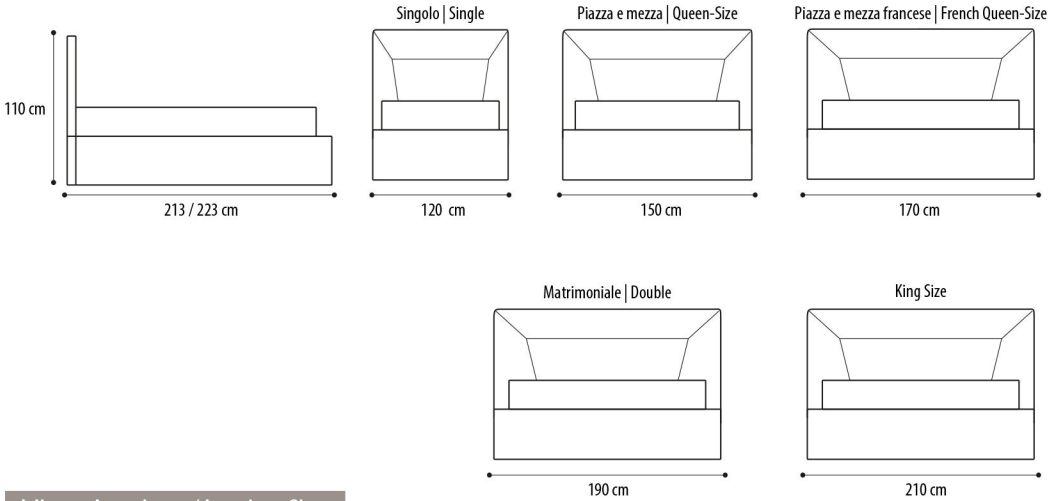

Rania

Struttura: Legno multistrato

Imbottitura: In poliuretano espanso

Rivestimento: in tessuto o pelle sfoderabile

Structure: plywood

Padding: in polyurethane foam

Covering: in fabric or leather, partially removable

Misure Europee/European Sizes

Misure Americane/American Sizes